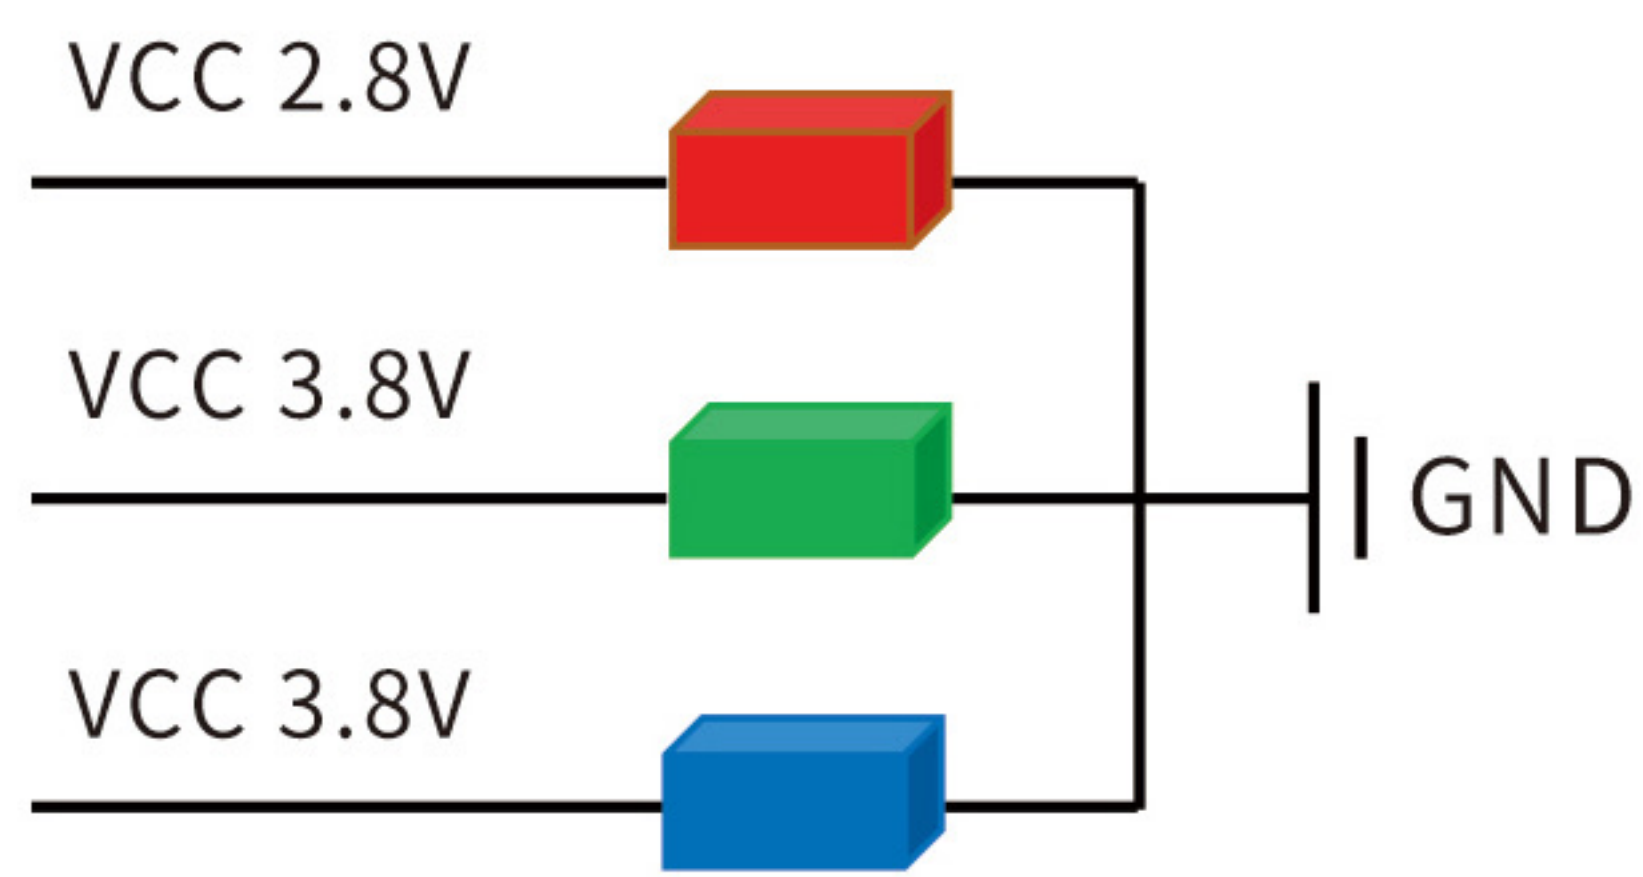

> Common Cathode Energy-saving

Common cathode chip architecture, precisely distributes the power supply voltage for R, G, and B, reducing energy consumption by 30%, lowering the temperature by 25%, and bringing the screen temperature close to human body temperature