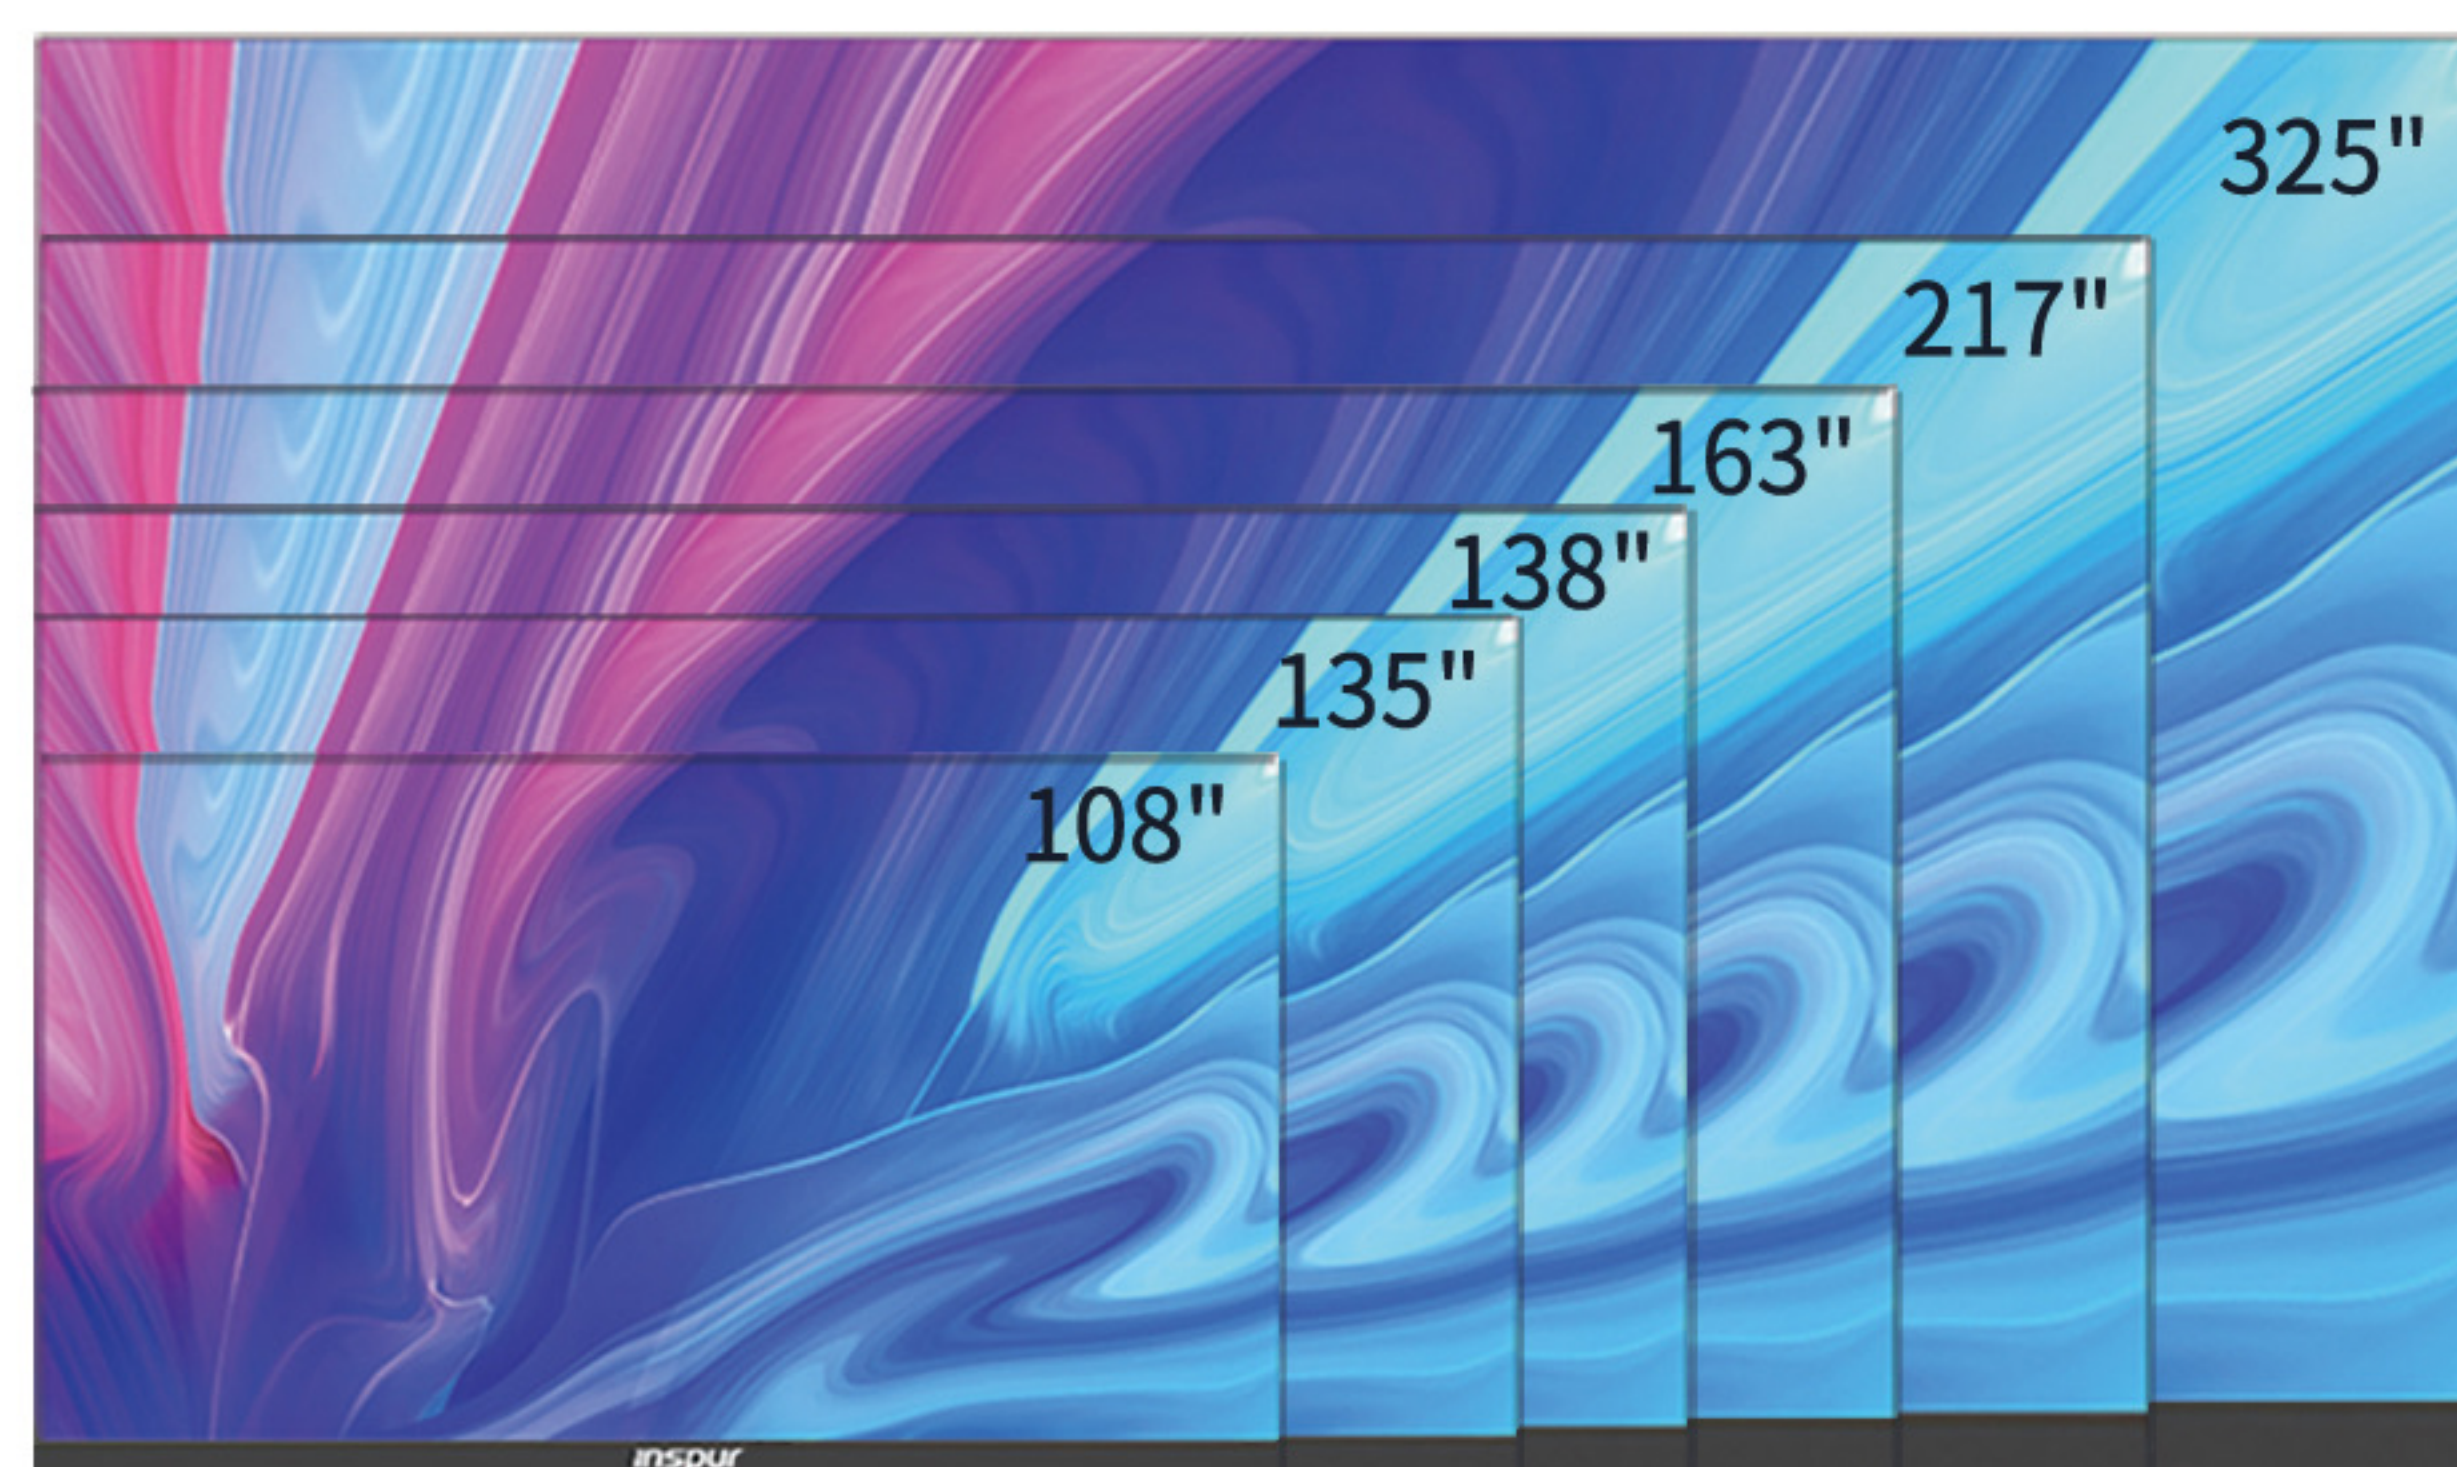

## > Standard Size Easy Configuration

- With a variety of standard sizes, can be selected according to the size of the venue and the number of participants, convenient configuration.

Standard Size	108"	135"	138"	163"	217"	325"
Number of participants	20-40	60-80	60-80	80-120	120-160	160-200